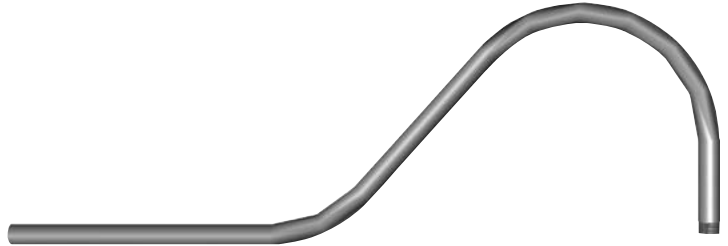

GN Gooseneck Decorative Arms

The GN series Gooseneck decorative arms provide a classic design appearance for wall mounted adjustable luminaires. The series offers 5 different arm designs with two wall plates. All aluminum heavy duty construction is made specifically for durability for retail centers, universities, restaurants, service stations, and facilities needing architectural styled accent lighting. Multiple fixture series are available for integration with the arm designs, and include all required interface hardware by ordering them with the "GN" mounting option.

**GNA01336 with VP53 Series
Fixture and GNSMP3 Wall Plate**

GNA01336P Classic Hook

GNA02330P Straight

GNA03330P Straight Offset

GNA04330P Straight Rise

GNA05336P Round Hook

Model	Length	Color	Mounting
GNA013 - Classic Hook	36=36" 30=30"	B =Black, RAL9011 P =Platinum, RAL9006 R =Red, RAL3020 W =White, RAL9016 C =Custom (Consult Factory)	S =Square Oversized Wall Mount R =Round Wall Mount N =No Wall Mount
GNA023 - Straight	30=30" 24=24" 18=18" 12=12"		
GNA033 - Straight Offset	30=30" 24=24"		
GNA043 - Straight Rise	30=30"		
GNA053 - Round Hook	30=30" 24=24" 18=18"		

Specifications and Features:

Construction:	Heavy-Duty 3/4" Aluminum Arms with 3/4" NPS Threads on Fixture Mounting End.
Finish:	Powdercoat Finish Over a Chromate Conversion Coating. Custom Colors Available Upon Request.
Mounting Options:	Mount with 3/4" Square or Round Mounting Plates.