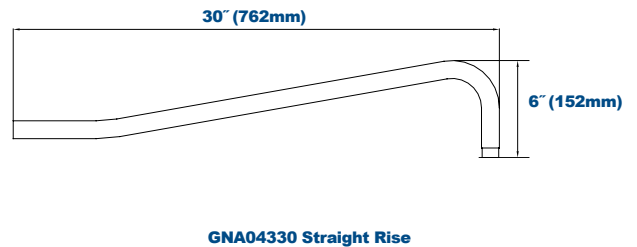

Dimensions