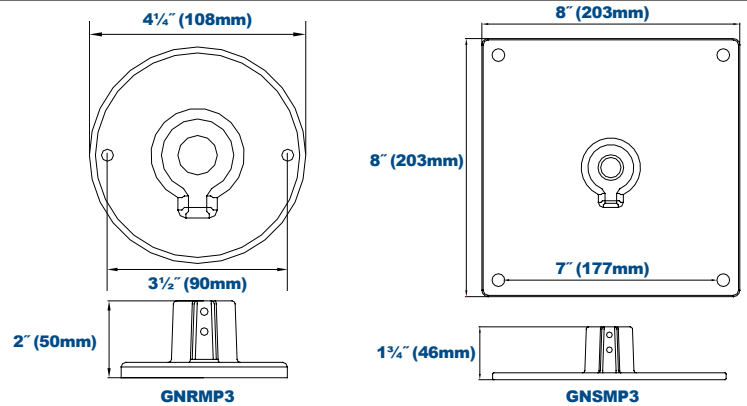

Dimensions