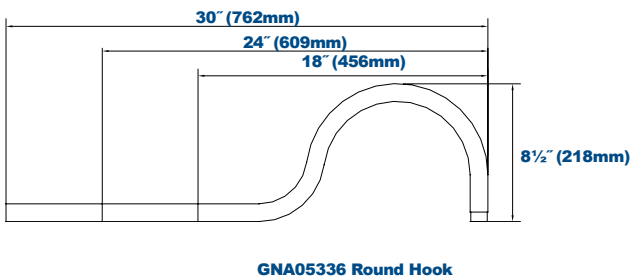

Dimensions