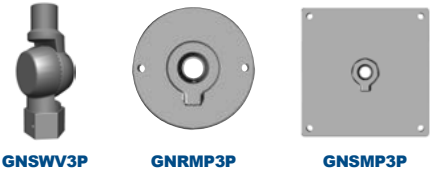

GN Gooseneck Decorative Arms

The GN series Gooseneck decorative arms provide a classic design appearance for wall mounted adjustable luminaires. The series offers 5 different arm designs with two wall plates. All aluminum heavy duty construction is made specifically for durability for retail centers, universities, restaurants, service stations, and facilities needing architectural styled accent lighting. Multiple fixture series are available for integration with the arm designs, and include all required interface hardware by ordering them with the "GN" mounting option.

**GNA01336 with VP53 Series
Fixture and GNSMP3 Wall Plate**

GNA01336P Classic Hook

GNA02330P Straight

GNA03330P Straight Offset

GNA04330P Straight Rise

GNA05336P Round Hook

Model	Length	Color	Mounting
GNA013 - Classic Hook	36=36" 30=30"	B =Black, RAL9011 P =Platinum, RAL9006 R =Red, RAL3020 W =White, RAL9016 C =Custom (Consult Factory)	S =Square Oversized Wall Mount R =Round Wall Mount N =No Wall Mount
GNA023 - Straight	30=30" 24=24" 18=18" 12=12"		
GNA033 - Straight Offset	30=30" 24=24"		
GNA043 - Straight Rise	30=30"		
GNA053 - Round Hook	30=30" 24=24" 18=18"		

Specifications and Features:

Construction:	Heavy-Duty 3/4" Aluminum Arms with 3/4" NPS Threads on Fixture Mounting End.
Finish:	Powdercoat Finish Over a Chromate Conversion Coating. Custom Colors Available Upon Request.
Mounting Options:	Mount with 3/4" Square or Round Mounting Plates.

Certification & Listings:

Order Information Example: GNA01336WS

Accessories & Replacement Parts:

Accessories (Order Separately, Field Installed)

GNSWV3P Gooseneck Swivel 3/4" NPS Threads, Platinum Finish. Includes Reducer Brushing to 1/2".