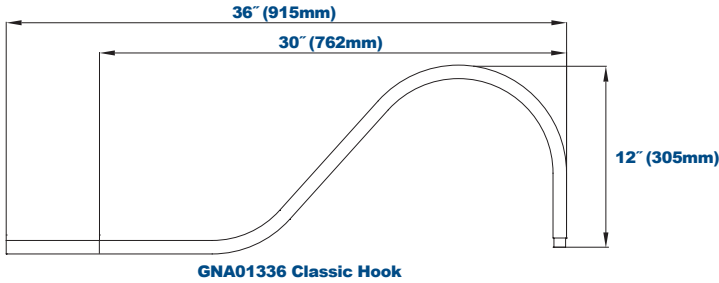

Dimensions