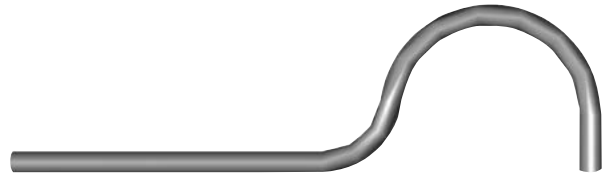

GN Gooseneck Decorative Arms

The GN series Gooseneck decorative arms provide a classic design appearance for wall mounted adjustable luminaires. The series offers 5 different arm designs with two wall plates. All aluminum heavy duty construction is made specifically for durability for retail centers, universities, restaurants, service stations, and facilities needing architectural styled accent lighting. Multiple fixture series are available for integration with the arm designs, and include all required interface hardware by ordering them with the "GN" mounting option.

**GNA01336 with VP53 Series
Fixture and GNSMP3 Wall Plate**

GNA01336P Classic Hook

GNA02330P Straight

GNA03330P Straight Offset

GNA04330P Straight Rise

GNA05336P Round Hook

Model	Length	Color	Mounting
GNA013 - Classic Hook	36=36" 30=30"	B =Black, RAL9011 P =Platinum, RAL9006 R =Red, RAL3020 W =White, RAL9016 C =Custom (Consult Factory)	S =Square Oversized Wall Mount R =Round Wall Mount N =No Wall Mount
GNA023 - Straight	30=30" 24=24" 18=18" 12=12"		
GNA033 - Straight Offset	30=30" 24=24"		
GNA043 - Straight Rise	30=30"		
GNA053 - Round Hook	30=30" 24=24" 18=18"		

Specifications and Features:

Construction:	Heavy-Duty 3/4" Aluminum Arms with 3/4" NPS Threads on Fixture Mounting End.
Finish:	Powdercoat Finish Over a Chromate Conversion Coating. Custom Colors Available Upon Request.
Mounting Options:	Mount with 3/4" Square or Round Mounting Plates.