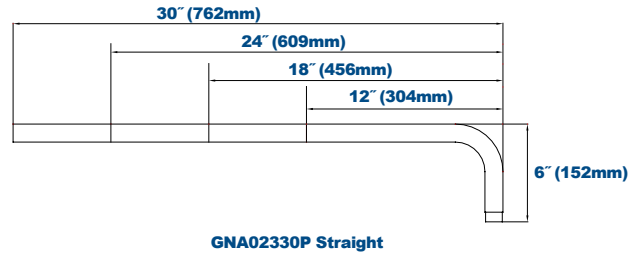

Dimensions