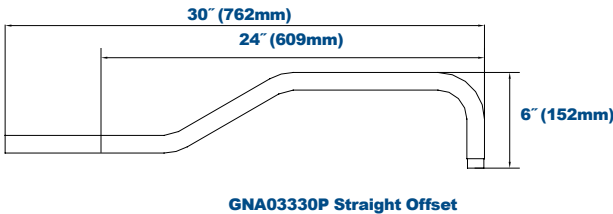

Dimensions