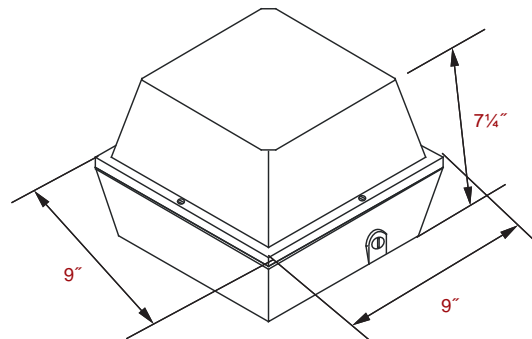

Dimensions

**VN30,
VN30HF42EL**

VR-5

QSSI

Phone: (813) 855-9416

Fax: (813) 854-2915

Email: sales@qssi.com