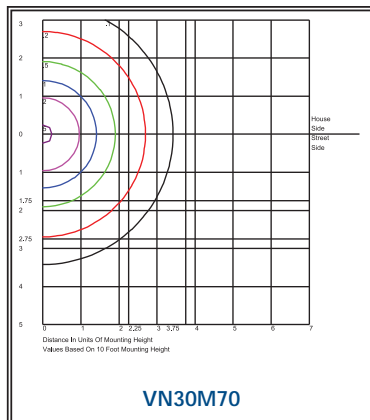

Catalog #	Description
VN30PC	Clear Polycarbonate Replacement Lens
VN30PW	White Polycarbonate Replacement Lens

Vandal Resistant Series

Medium Vandal Resistant Fixture HID & Fluorescent

VN30PC,
VN30PW

VR

Photometrics